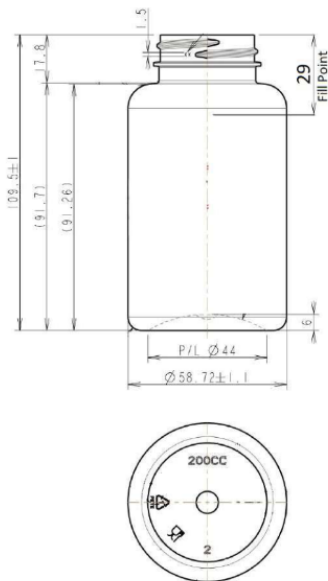

200ml Petpacker

General info

Item no. (SKU):	
Family / Range:	PET Packers
Capacity:	200ml
Neck:	38/400
Weight:	24
Shape:	Round
Material:	PET
Colour:	All Colours Available
Print Areas:	
Country of Origin:	Lithuania

Packaging Info

Packed in Boxes

Box Dimensions (mm):	594 x 394 x 448
Quantity per box (pcs):	
Boxes per pallet (pcs):	
Quantity per pallet (pcs):	
Net weight (kg):	
Gross weight (kg):	
Pallet height (mm):	2400

Packed in PE bags on trays (Half pallet)

Tray dimensions (mm):	1200 x 800 x 50
Quantity per tray (pcs):	260
Quantity per PE bag (pcs):	130
PE bags per tray (pcs):	2
Trays per pallet (pcs):	9
Quantity per pallet (pcs):	2340
Net weight (kg):	56
Gross weight (kg):	70
Pallet height (mm):	1200